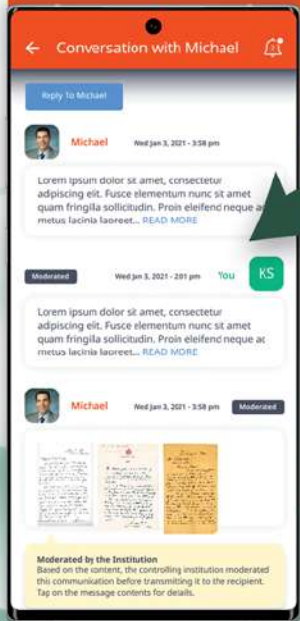

It's easy as 1 2 3

- 1 - You can send text letters with photos, greeting cards and kids drawings using TextBehind service.
- 2 - Your incarcerated loved one will receive high quality printed version of your communication the next day.
- 3 - Your incarcerated loved one can write back letters. We deliver their hand-written reply letters right to your smartphone with instant text and email alerts.

It's that simple!

Get Started At TextBehind.com

OR BETTER YET
DOWNLOAD THE FREE MOBILE APP!

Register, add contact, and send a text letter. Its Simple!

TextBehind electronic messaging is far more convenient and affordable than a postal stamp.