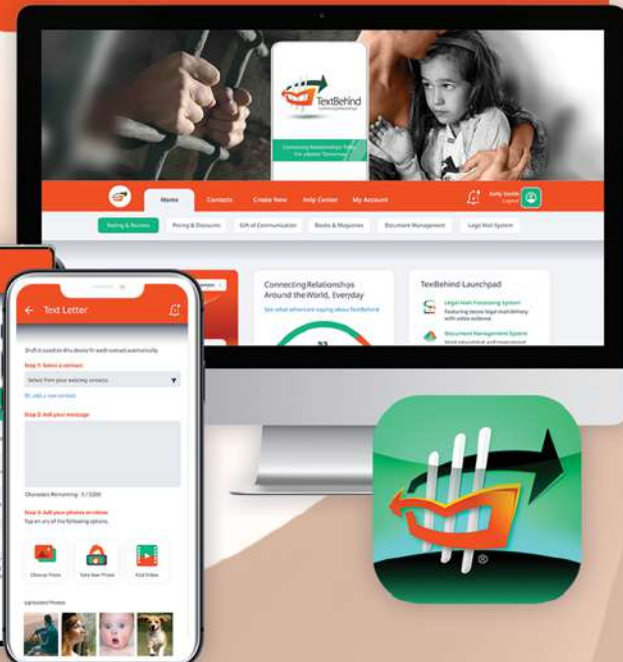

The Correct Address Format for a Physical Letter
Offender's Full Name (First & Last) AND Offender Number
Correctional Institution
P.O. Box 247
Phoenix, MD 21131

Need Assistance?
Email: info@TextBehind.com
Visit: TextBehind.com

Connecting Relationships Today for a Better Tomorrow

About TextBehind®

TextBehind® is a communication service designed to connect families, children, and friends with their incarcerated loved ones using our easy-to-use website and the FREE mobile app.